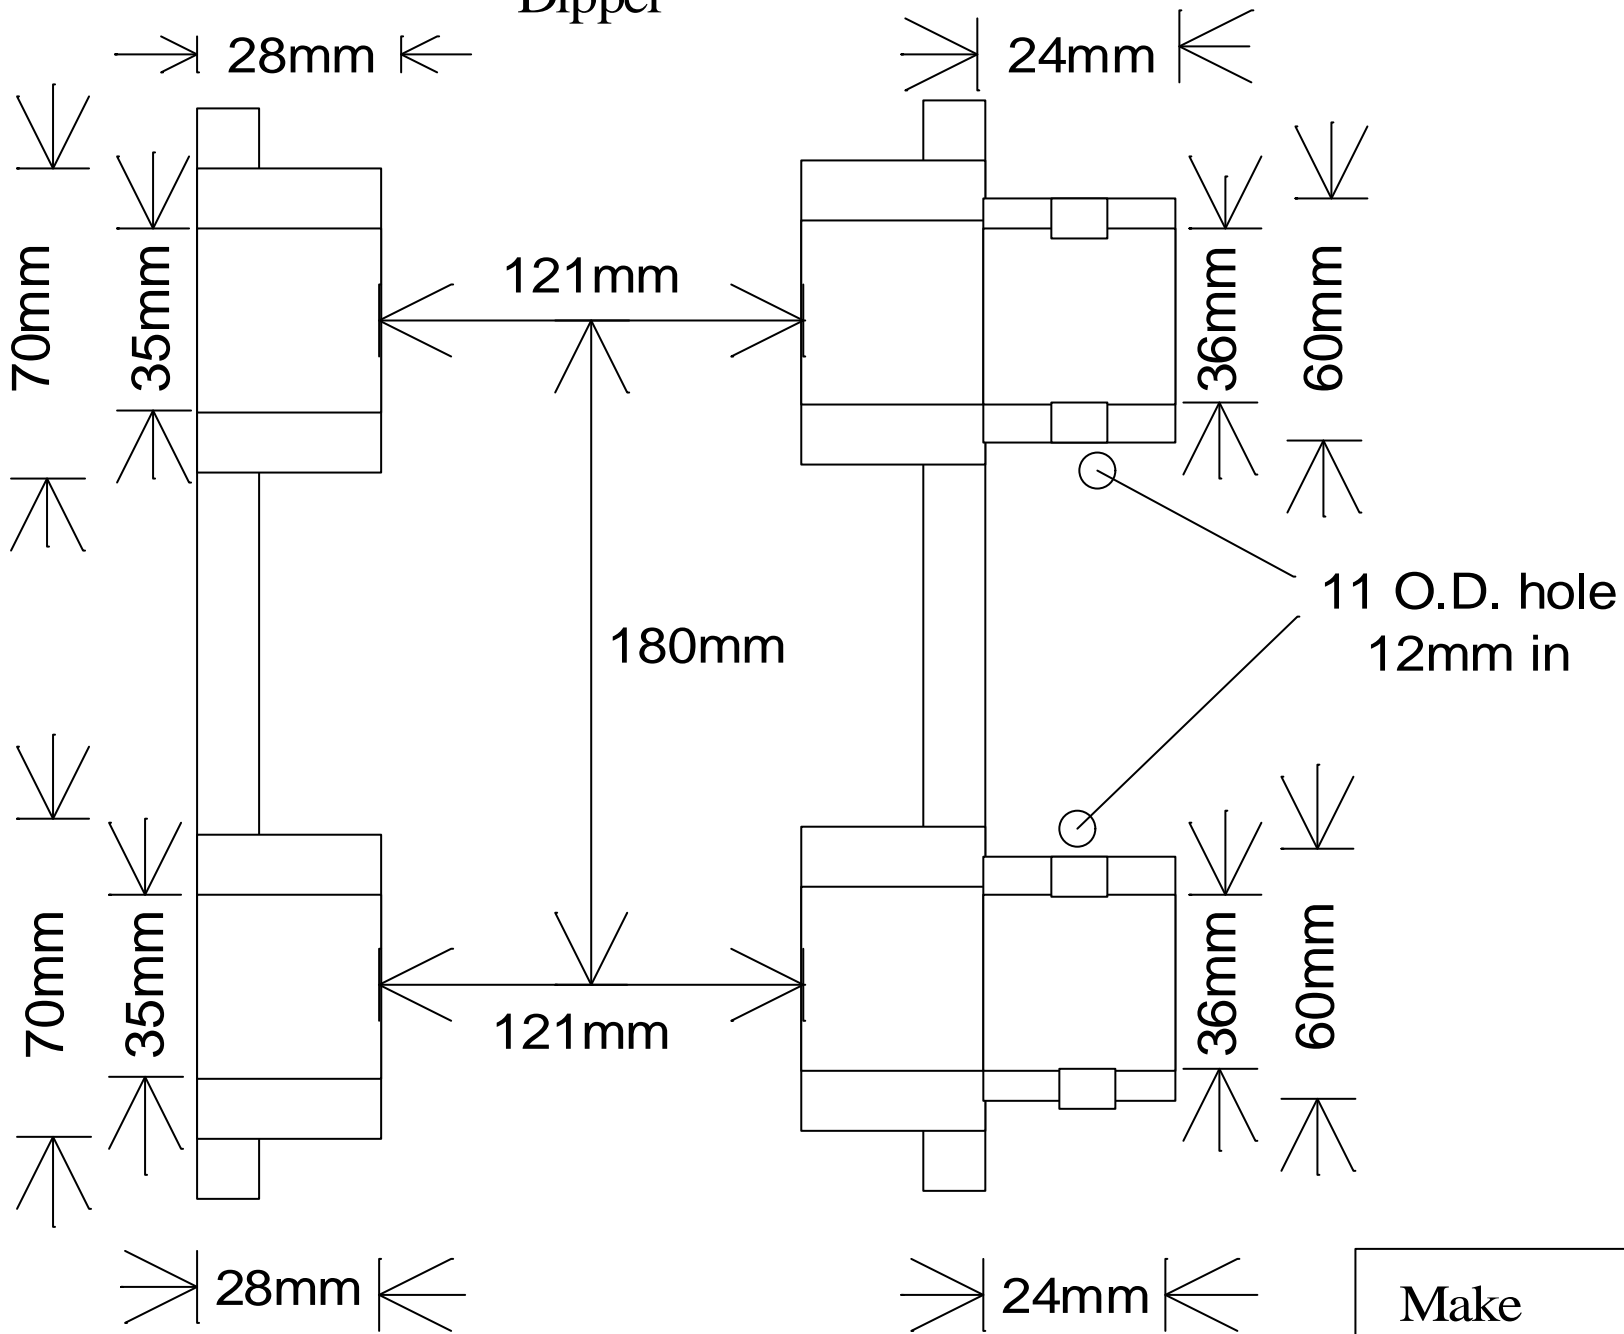

Dipper

Make	Kobelco
Model	SK 25 SR-2