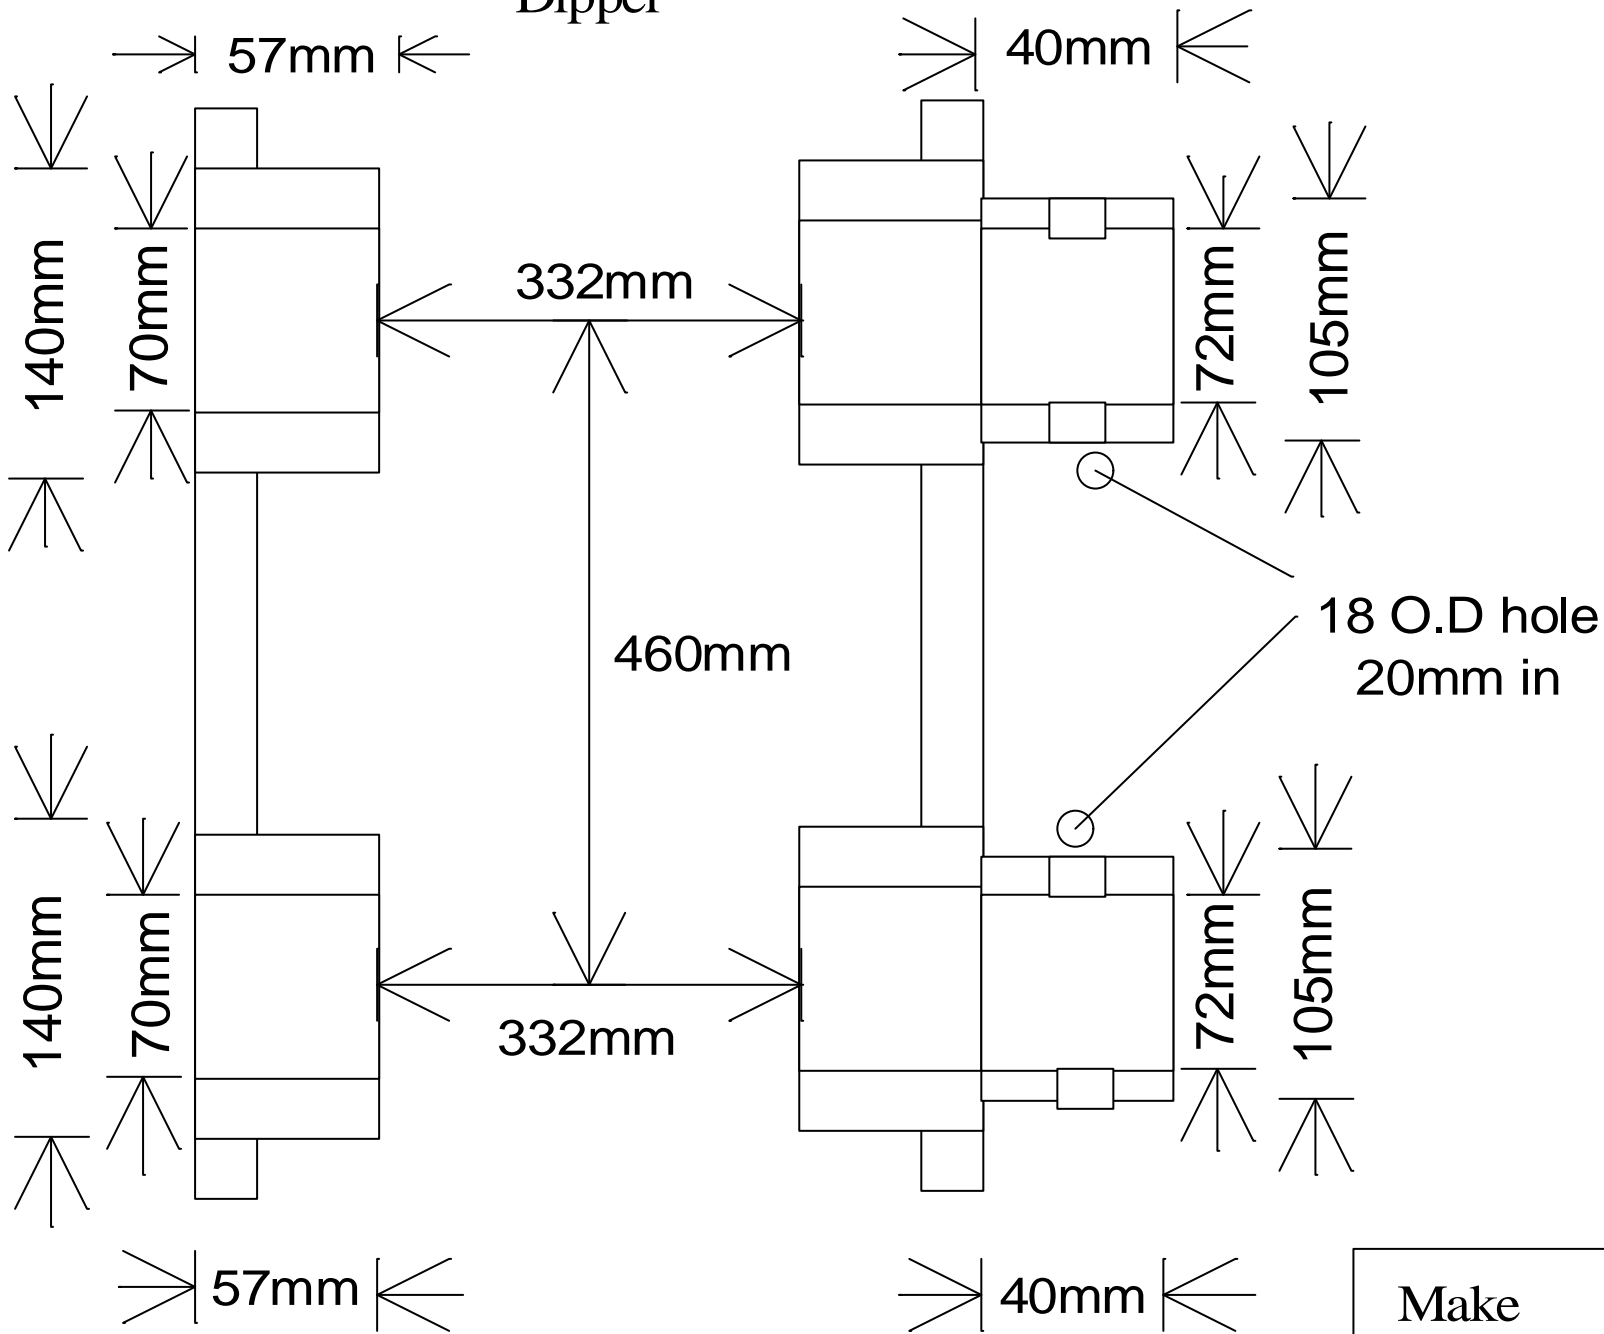

Dipper

Make	Hyundai
Model	R200LC R200W R210LC-3