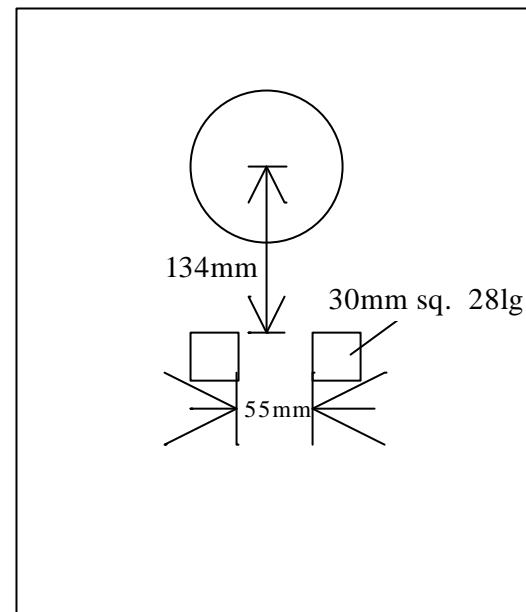

Pin lock detail

Make	Komatsu
Model	PC 600