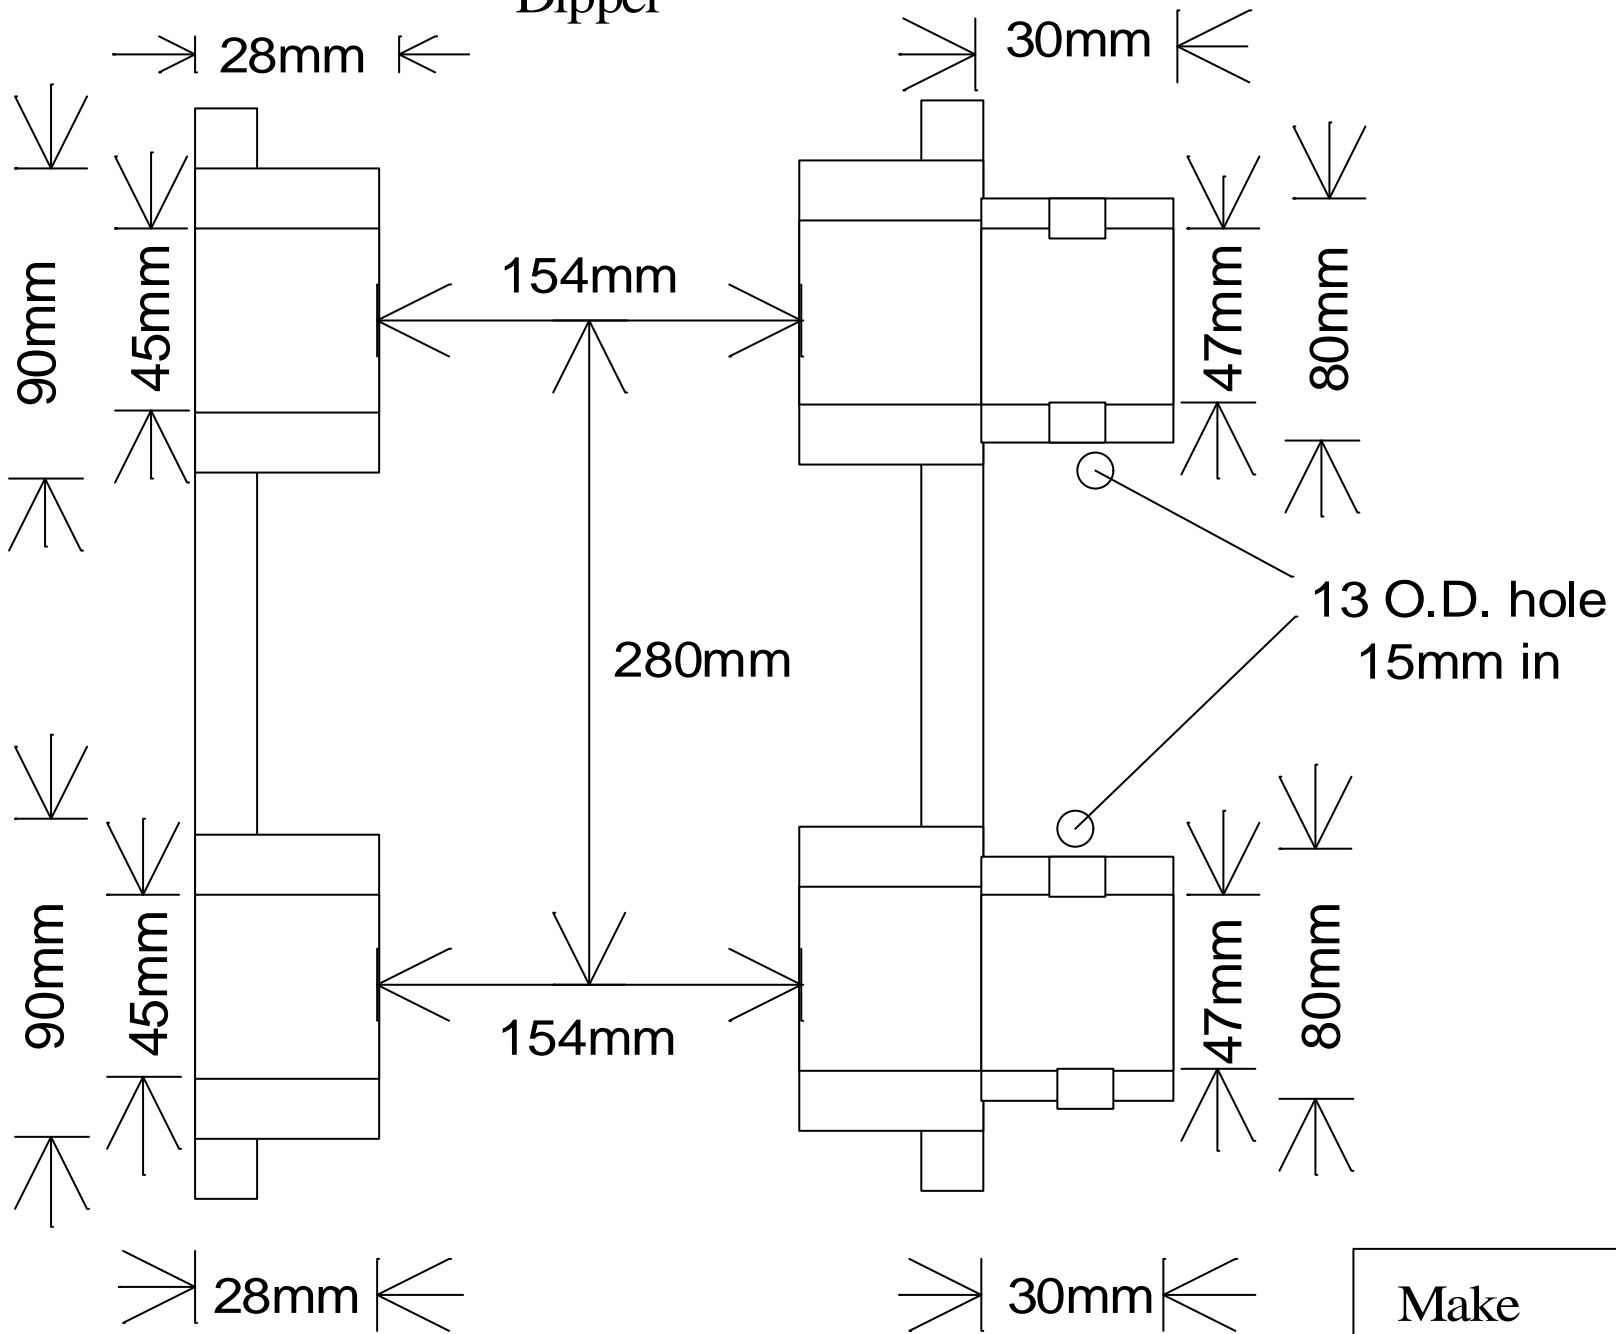

Dipper

Make	Kobelco
Model	SK 042